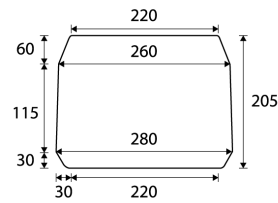

에어포스 텐트전용 에어매트 시리즈는 코너가 제각각 꺾이고 구부러지는 텐트들의 단점을 보완하여 이너텐트 바닥을 최대한 채워주는 사이즈로, 4인 이상 가족도 넉넉히 사용할 수 있게 해주는 에어포스만의 특화라인입니다.

※방염 성능 코팅

Unit(단위) : cm

New Great Lounge(뉴그레이트 라운지)
- Buffalo